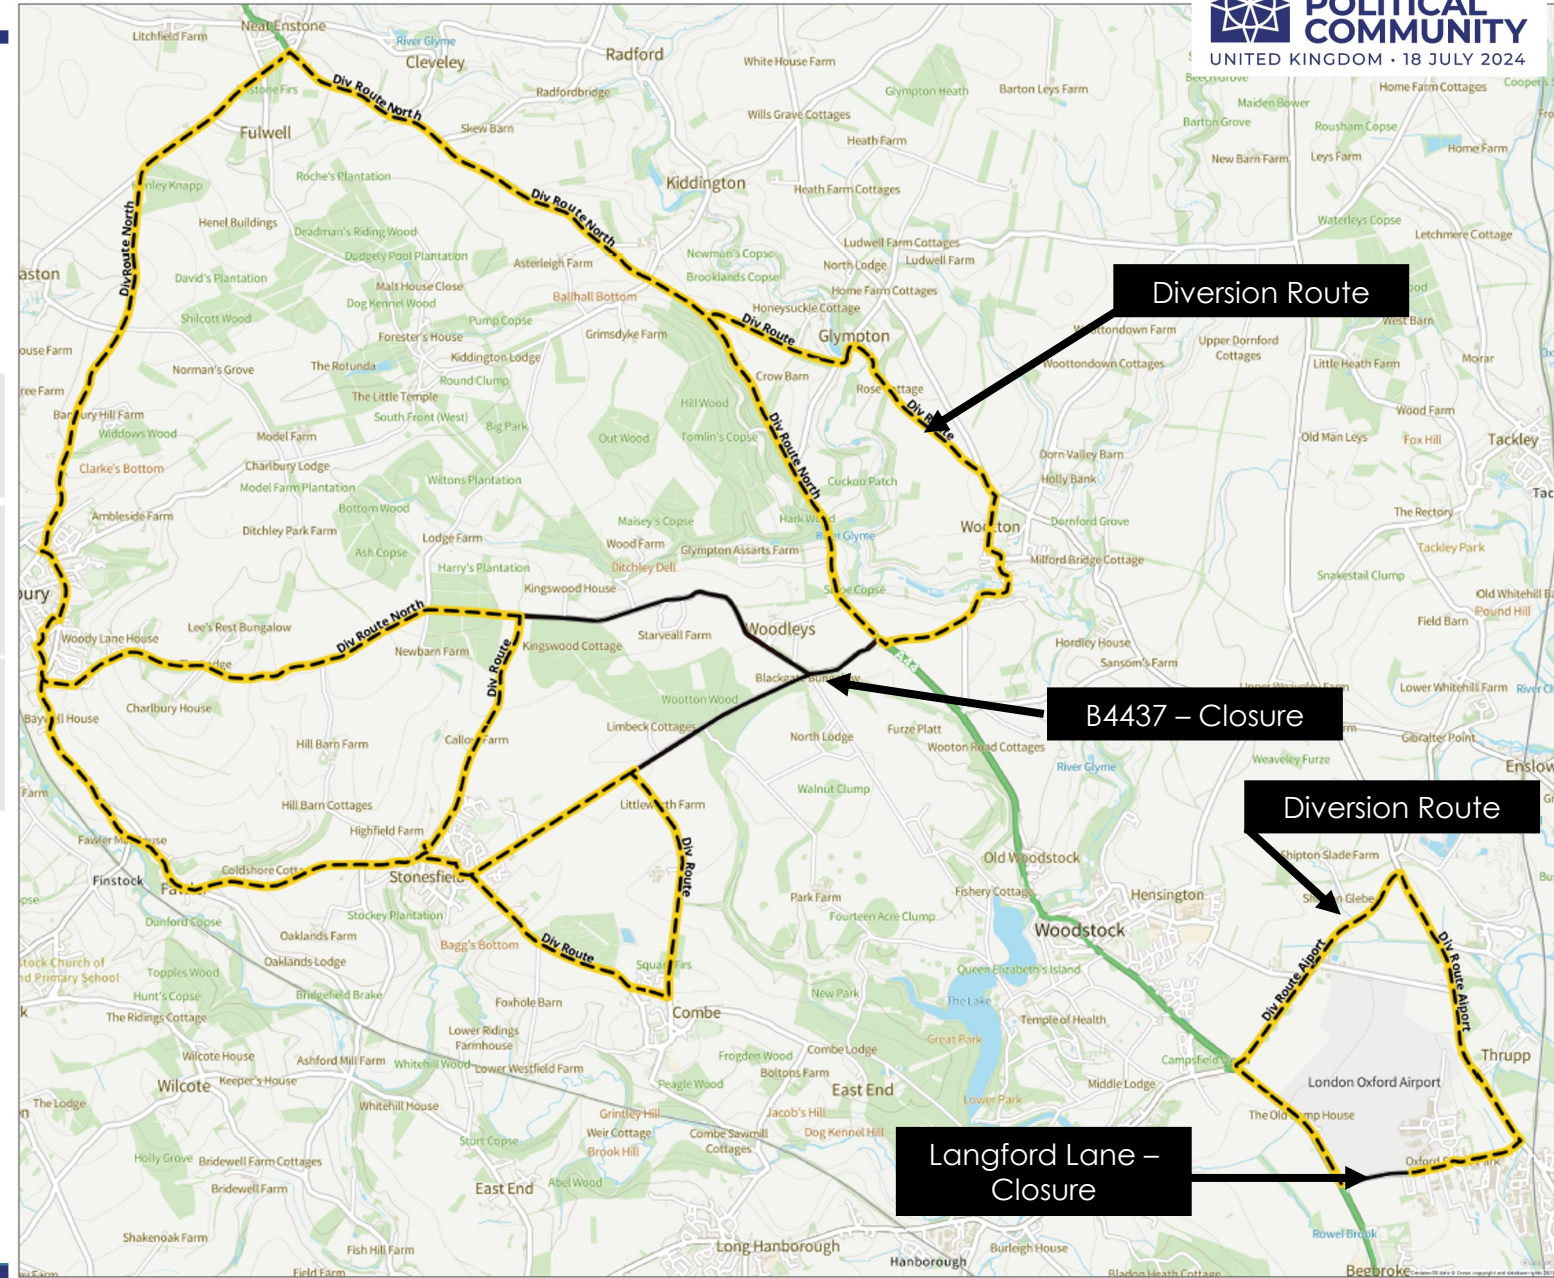

EUROPEAN POLITICAL COMMUNITY

Community Meeting

27 June 2024

- The **European Political Community** (EPC) first met in October 2022, and this will be its fourth meeting
- The Prime Minister will host leaders from across **Europe** at the EPC meeting on **Thursday 18 July at Blenheim Palace**
- The gathering will bring together around **50 leaders** from across the region to discuss shared challenges such as supporting Ukraine and tackling illegal migration
- Previous summits have been **instrumental in uniting Europe** against Putin's aggression, enhancing cooperation in Europe on energy security and tackling immigration crime
- The EPC is a valuable open format where their leaders can meet face-to-face to **resolve some of the shared challenges** we face across Europe

Road Closures and Diversion

As a result of the Operation some local roads will need to be closed; signed traffic diversions will be in place

Location	Road Closure details	Road closure starts	Road closure finishes
North of Blenheim Palace Estate	B4437 – at its junction with A44 to to its junction with Akeman	14.00 17 July	04.00 19 July
Oxford Airport	Langford Lane between the A44 Woodstock Road and Evenlode Crescent	20.00 17 July	23.59 18 July

TVP have visited residents who live within the road closures to talk about access arrangements during the event

Advance Warning Signs

Advance Warning signs will be located on the public highway warning people of the event

These will be located on the highway two weeks before the event

Advance Warning

Major Event
Blenheim Palace
18th July

Expect Delays
& Avoid Area

Blenheim Palace Closure

Footpath closures

As a result of the Operation the estate will be closed to the general public