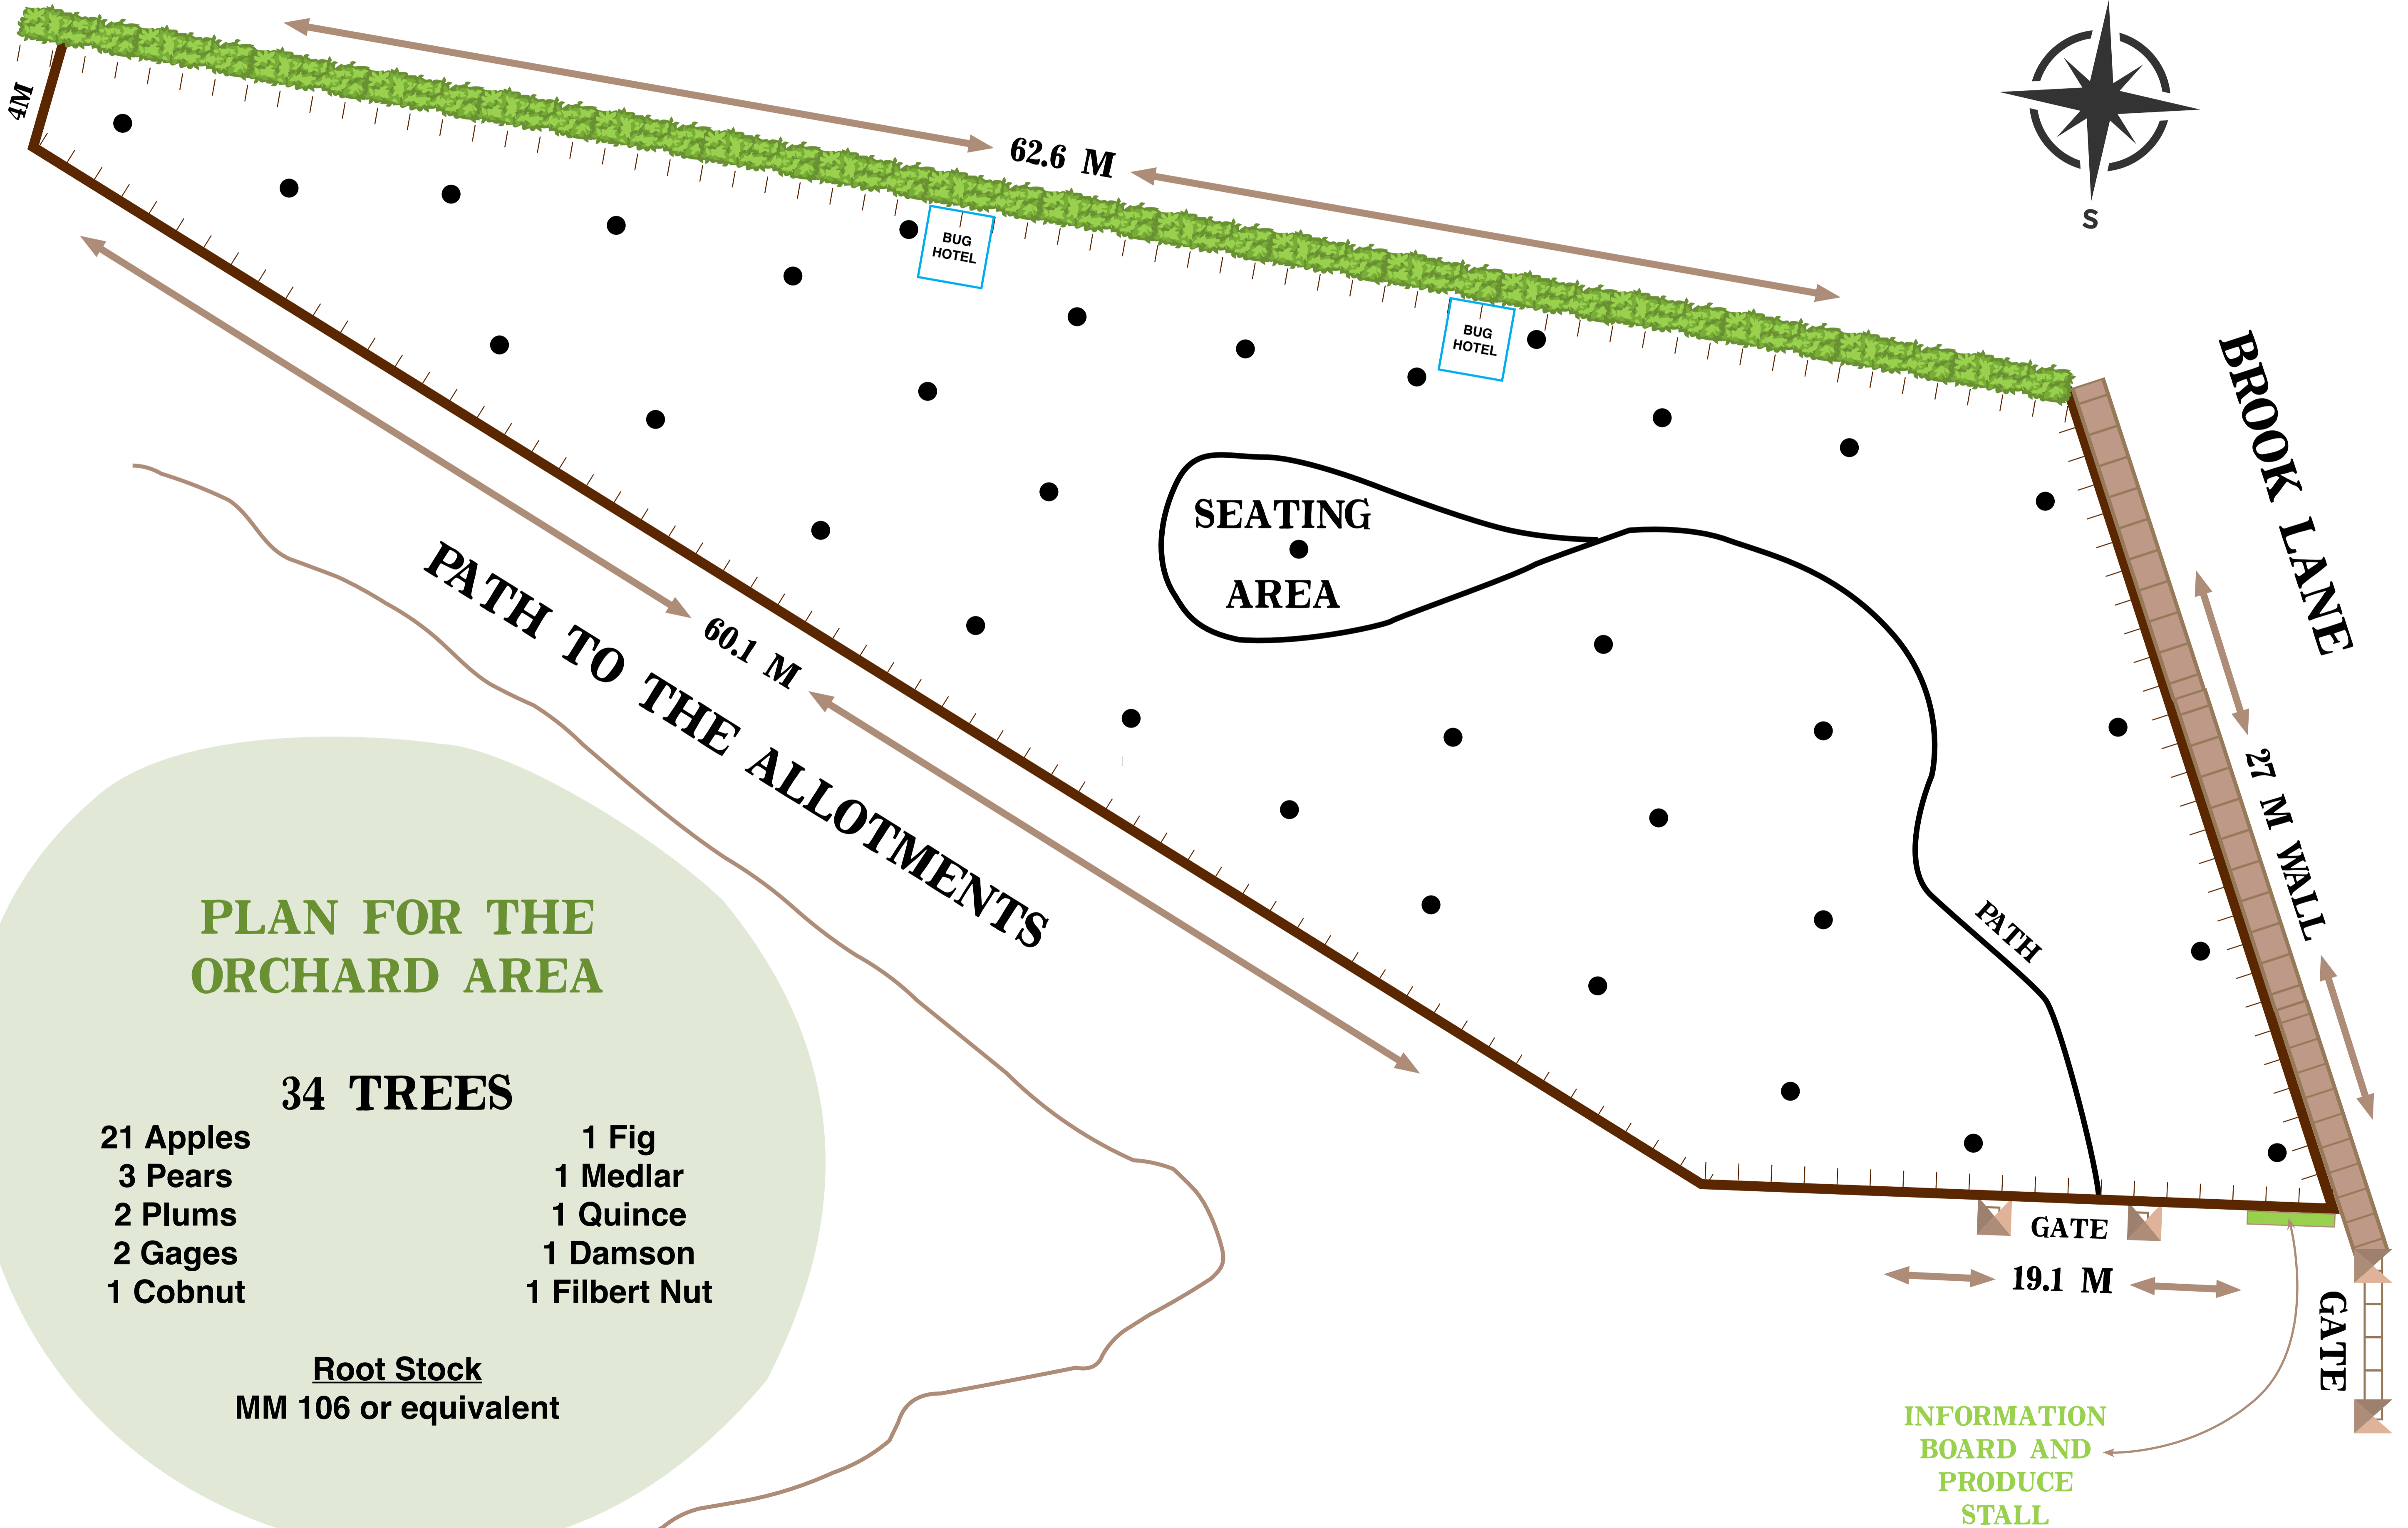

STONESFIELD HERITAGE ORCHARD

PLAN FOR THE ORCHARD AREA

34 TREES

- 21 Apples
- 3 Pears
- 2 Plums
- 2 Gages
- 1 Cobnut

- 1 Fig
- 1 Medlar
- 1 Quince
- 1 Damson
- 1 Filbert Nut

Root Stock
MM 106 or equivalent